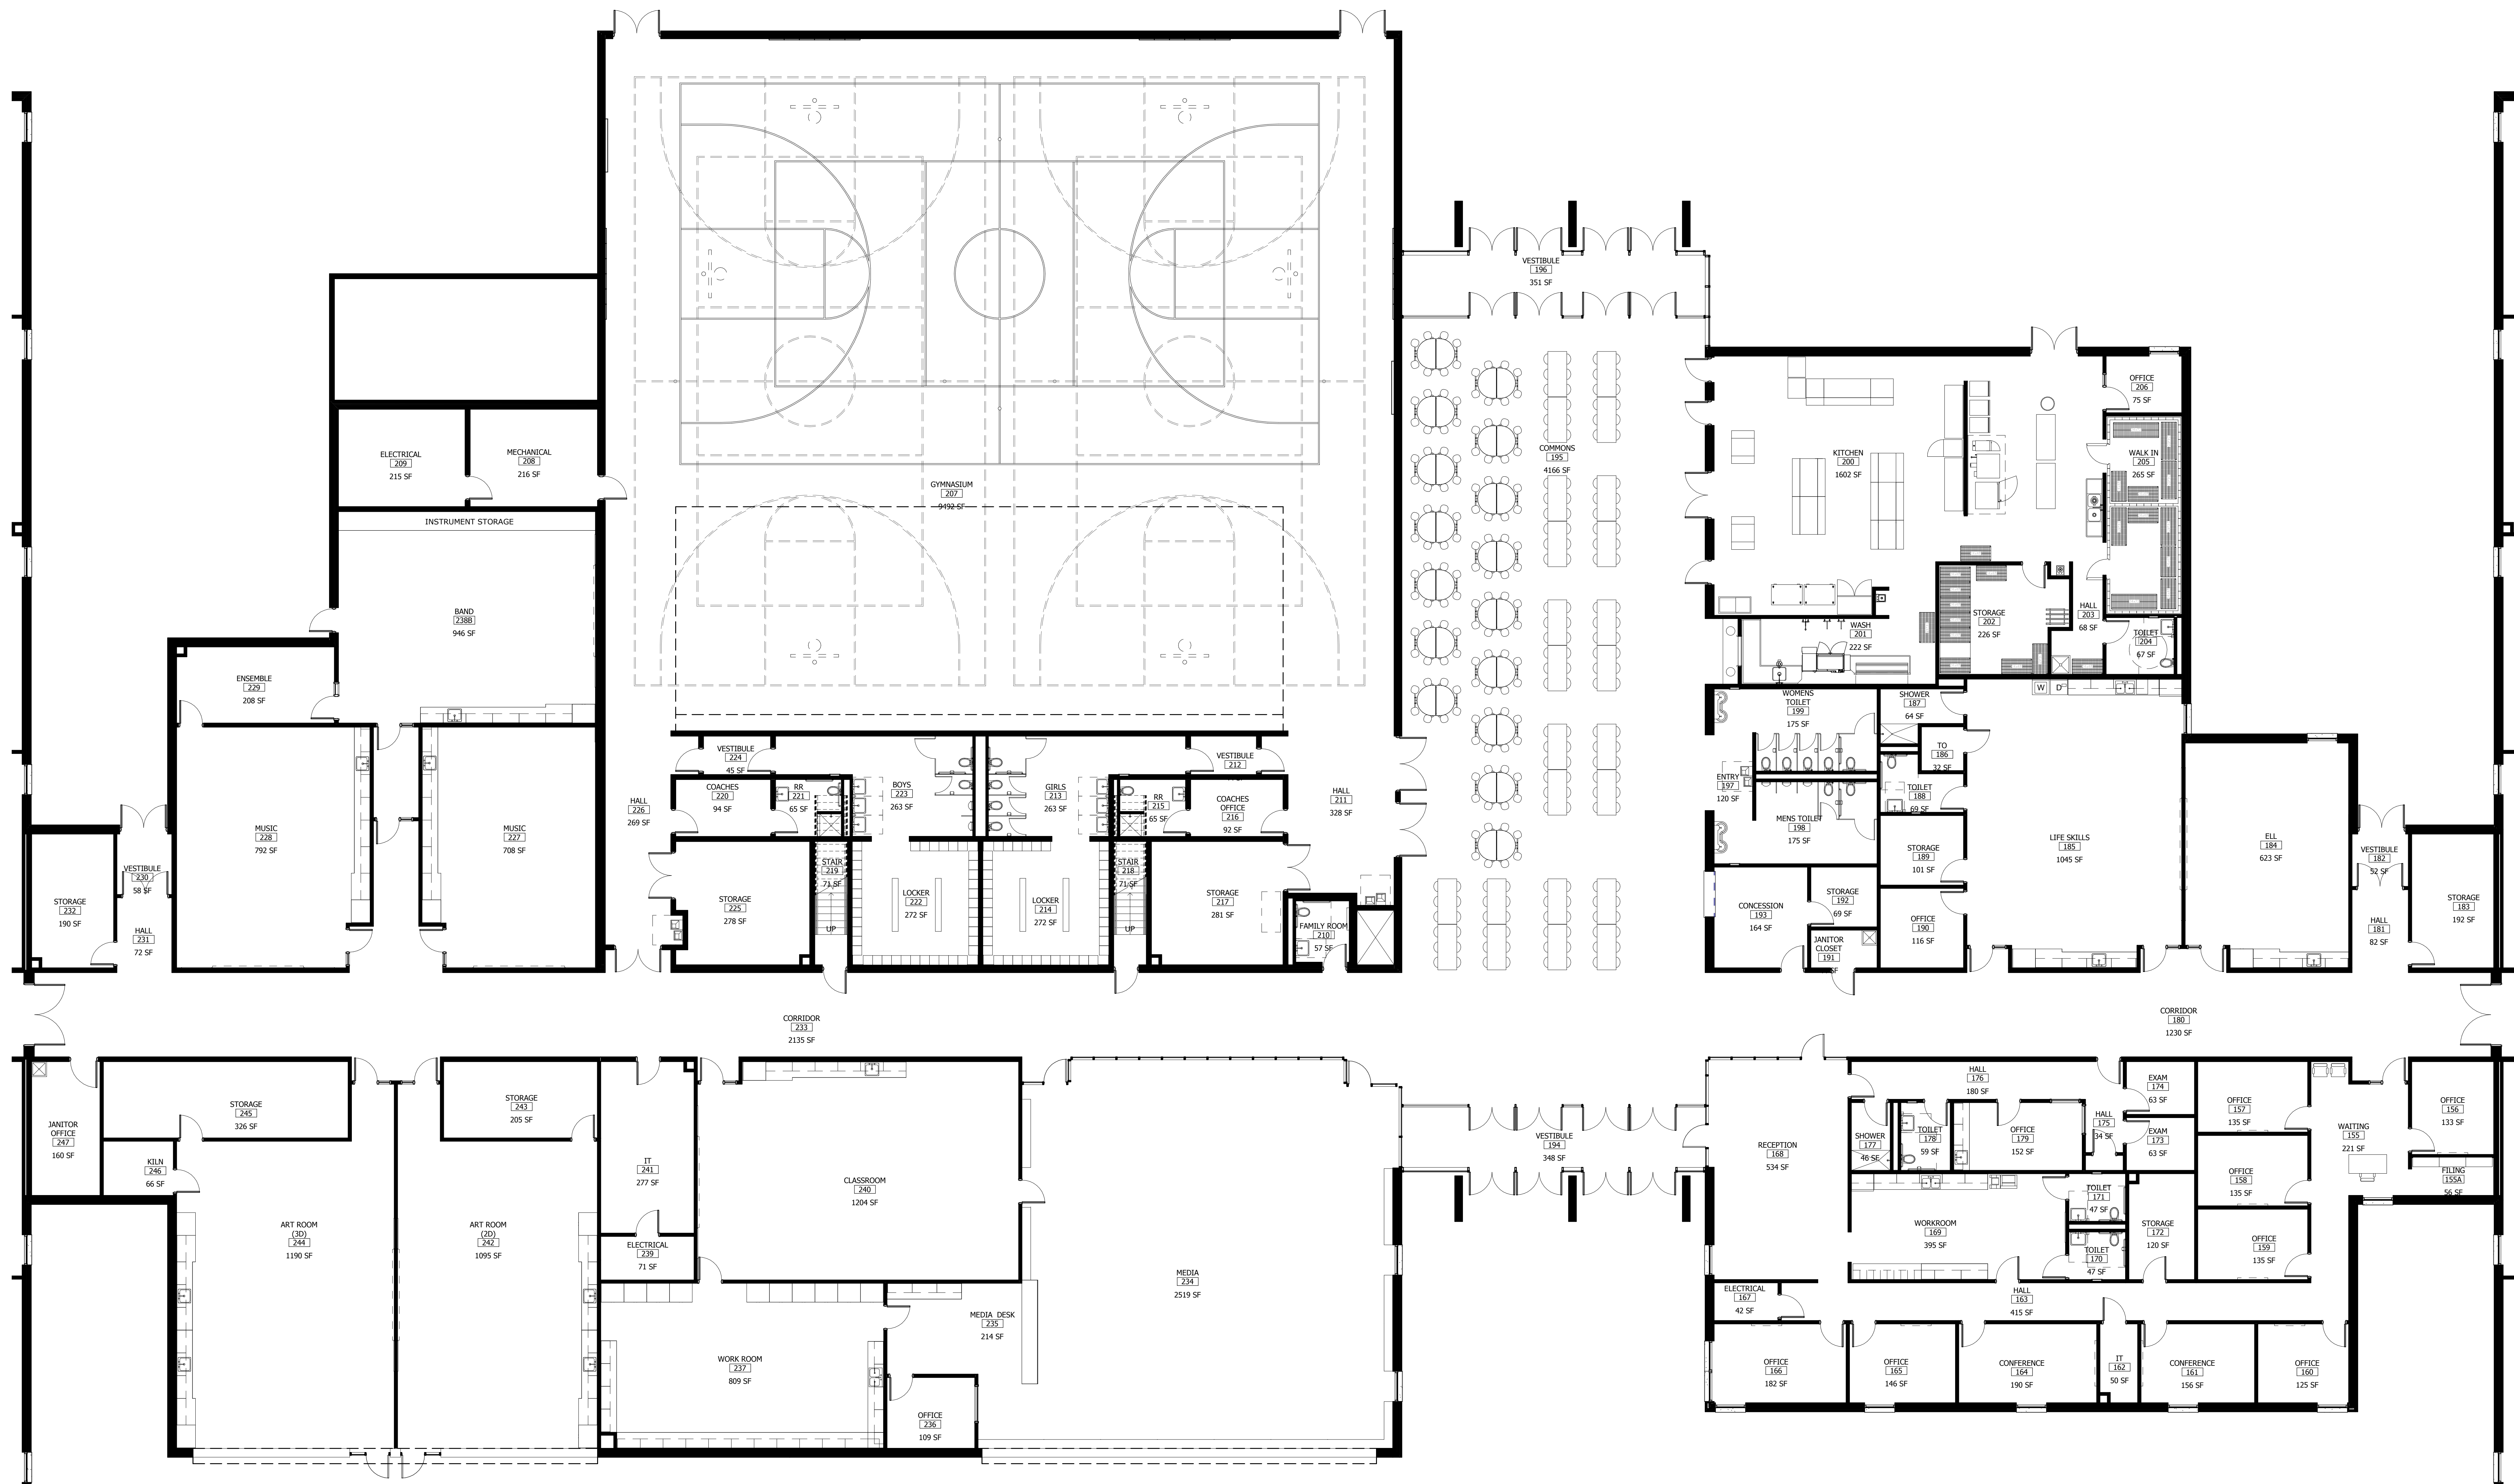

OVERALL PLAN
SCALE: 1/16" = 1'-0"

CENTER PLAN
SCALE: 1/8" = 1'-0"

EDUCATION WING PLAN

SCALE: 1/8" = 1'-0"

FREMONT PUBLIC SCHOOLS
5/6 CENTER 200 N JOHNSON
RD FREMONT, NE

10/04/10